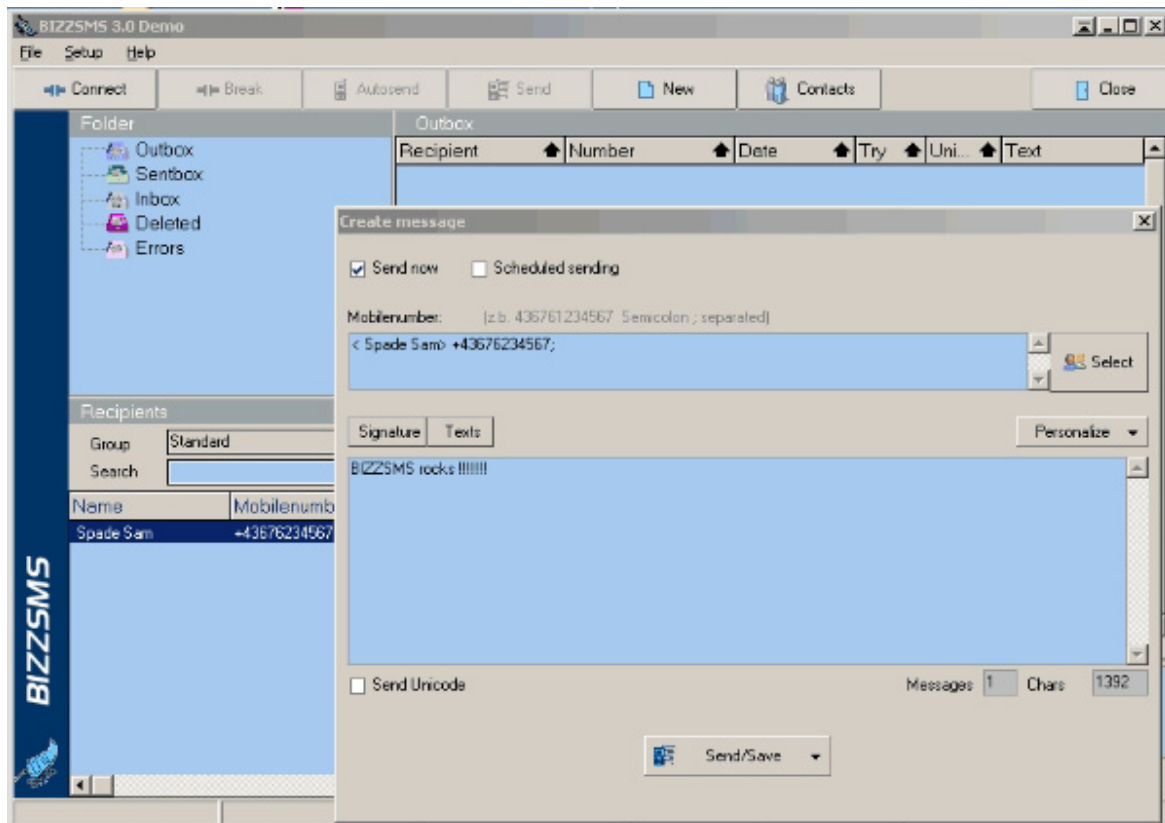

Bizzsoft CPT GmbH
Geblergasse 84
1170 Wien
Tel.: +43 (1) 4859639
Fax: +43 (1) 4859639
E-mail:office@bizzsoft.at

Bizzsms.Desktop 4 ... the Desktop SMS Solution

Is a Software for professional sending and receiving SMS through either mobile phones or web SMS Gateways. The Software offers many features to send and receive SMS in a comprehensible way, therefore it can be used in all day business as well as private. Bizzsms.Desktop supports a wide range of mobile phones and Web SMS Gateways.