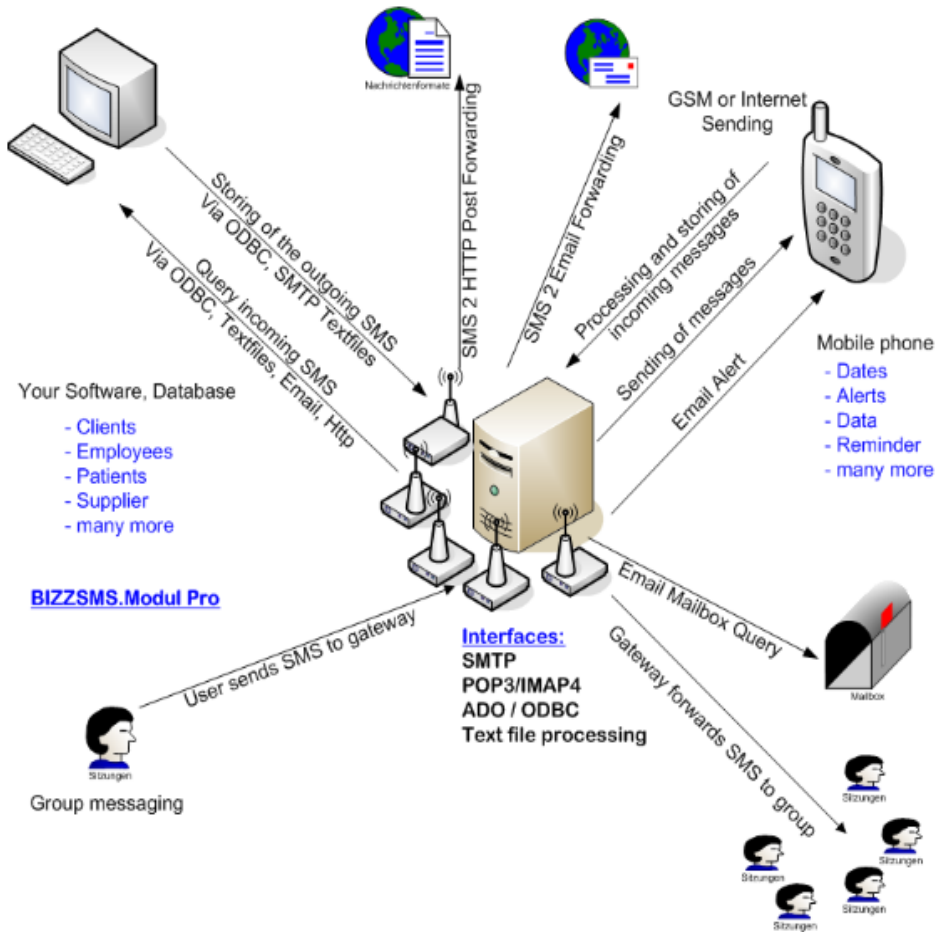

## BIZZSMS.Modul Pro V5

"the workhorse SMS gateway"

BIZZSMS.Modul Pro is a professional SMS Gateway for sending, receiving and forwarding SMS and email.

Its biggest value is the very fast and reliable Engine and the total flexibility you gain with it.